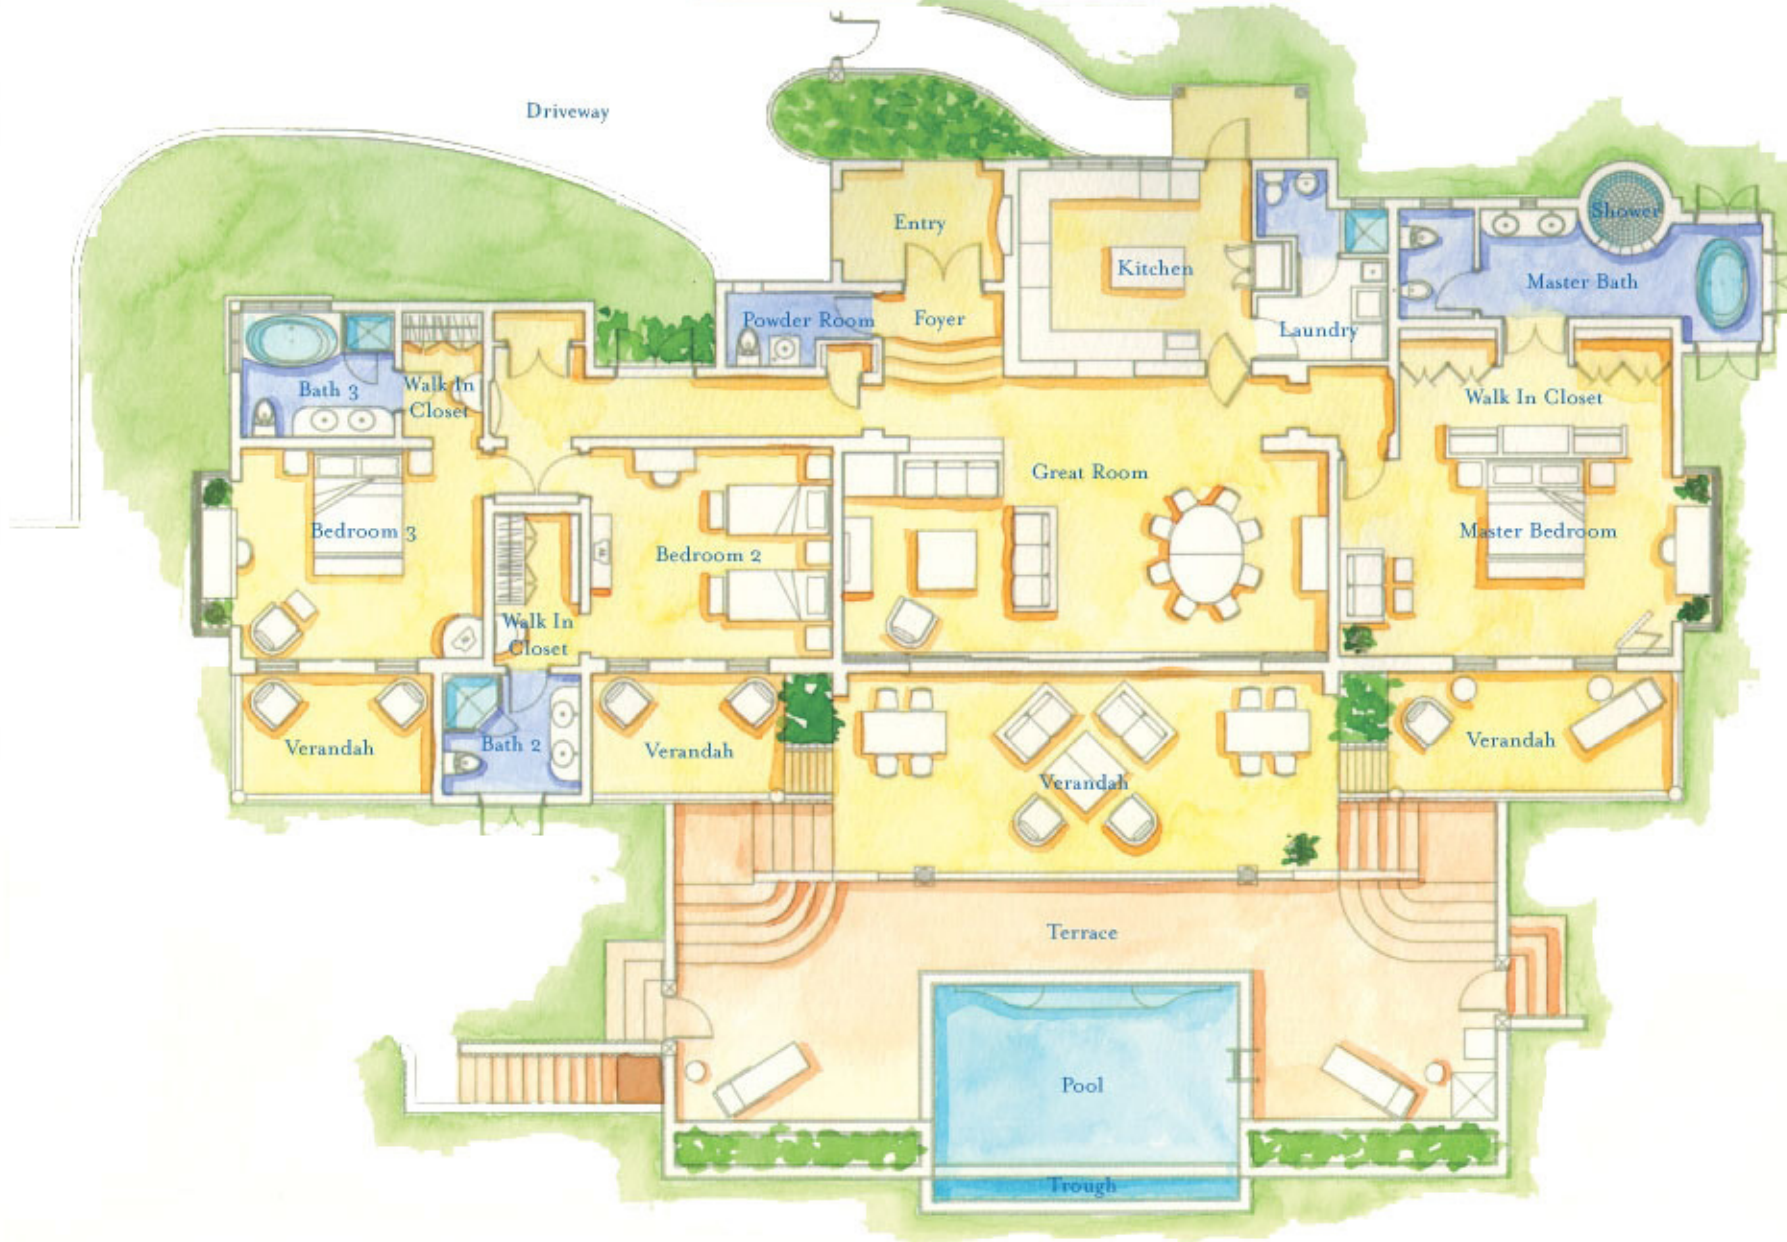

Trump Island Villas
CANOUAN ISLAND

Balliceaux Villa - 370 sq m (3983 sq ft)