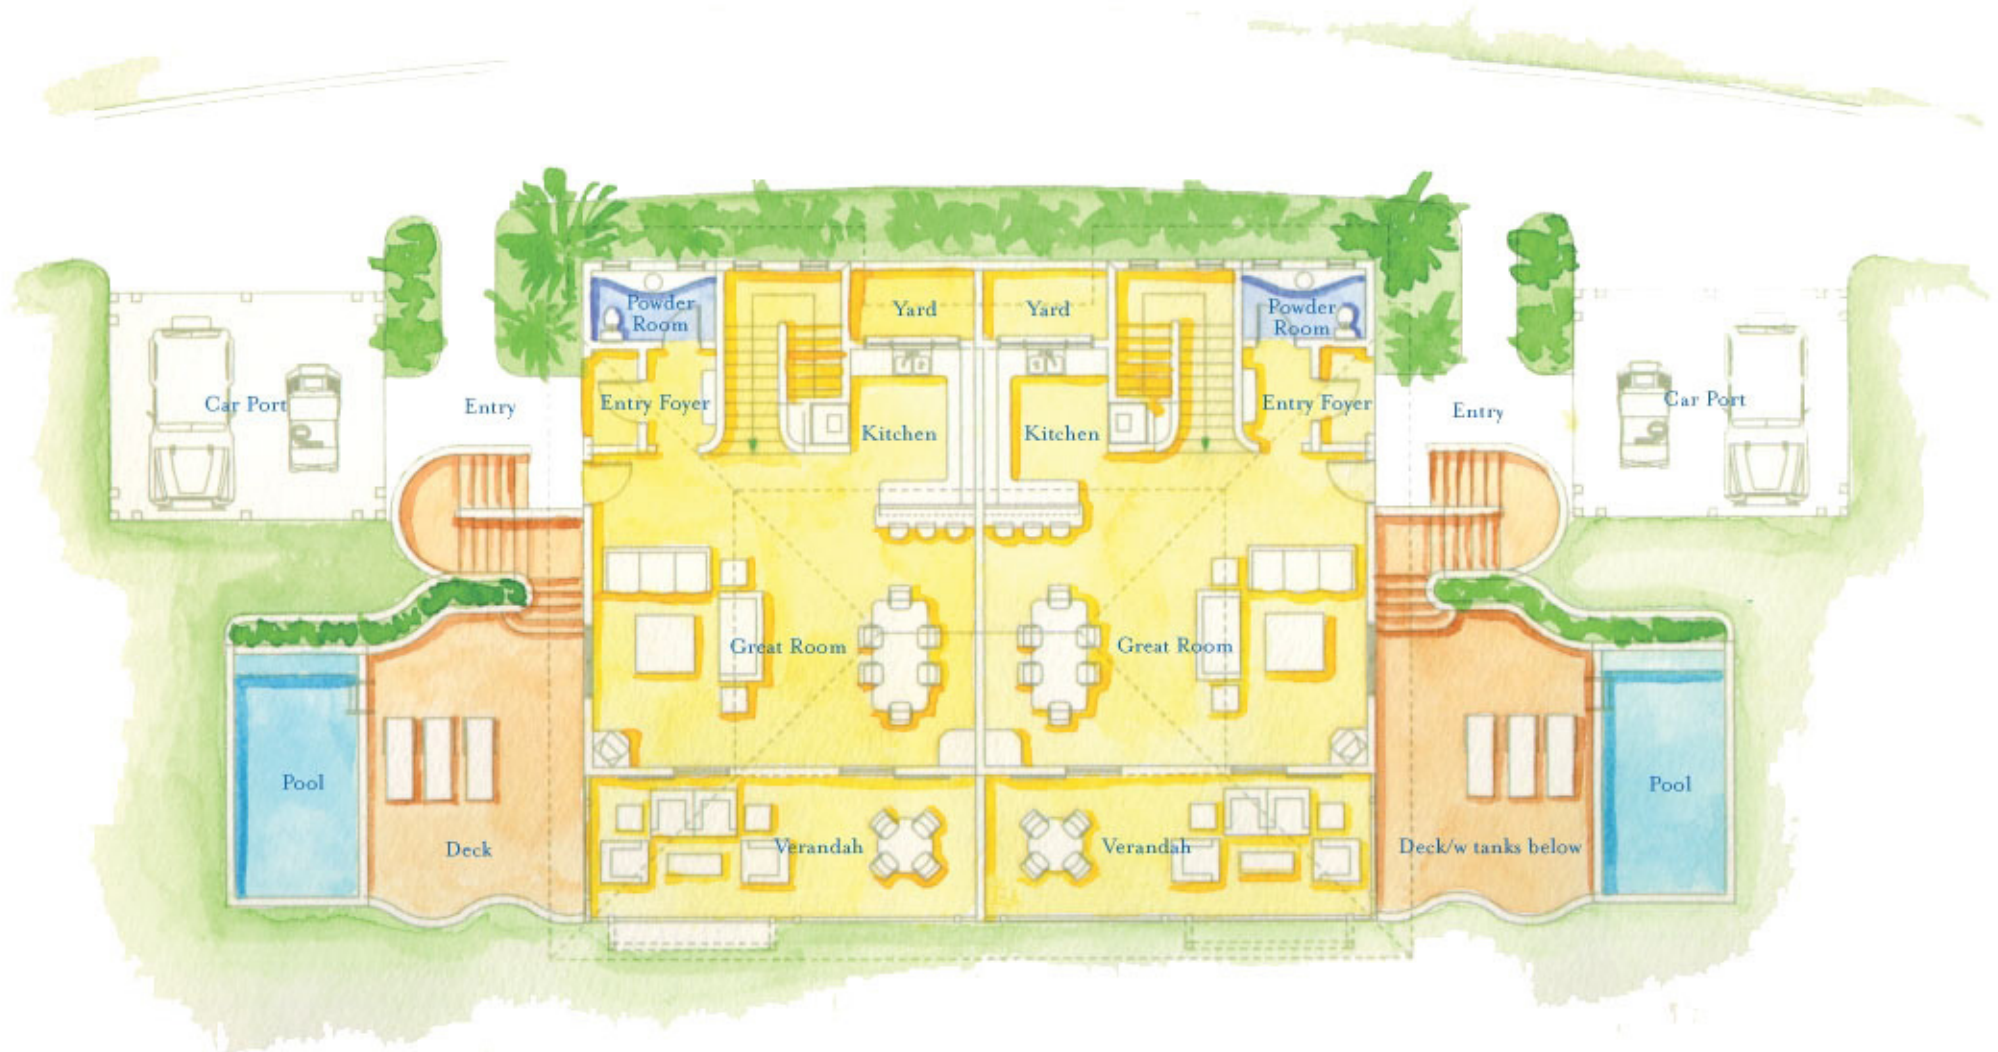

Trump Island Villas
CANOUAN ISLAND

Savan Duplex - Ground Floor
Ground and First Floor Total - 240 sq m (2,583 sq.ft.)

Trump Island Villas
CANOUAN ISLAND

Savan Duplex - First Floor
Ground and First Floor Total - 240 sq m (2,583 sq.ft.)