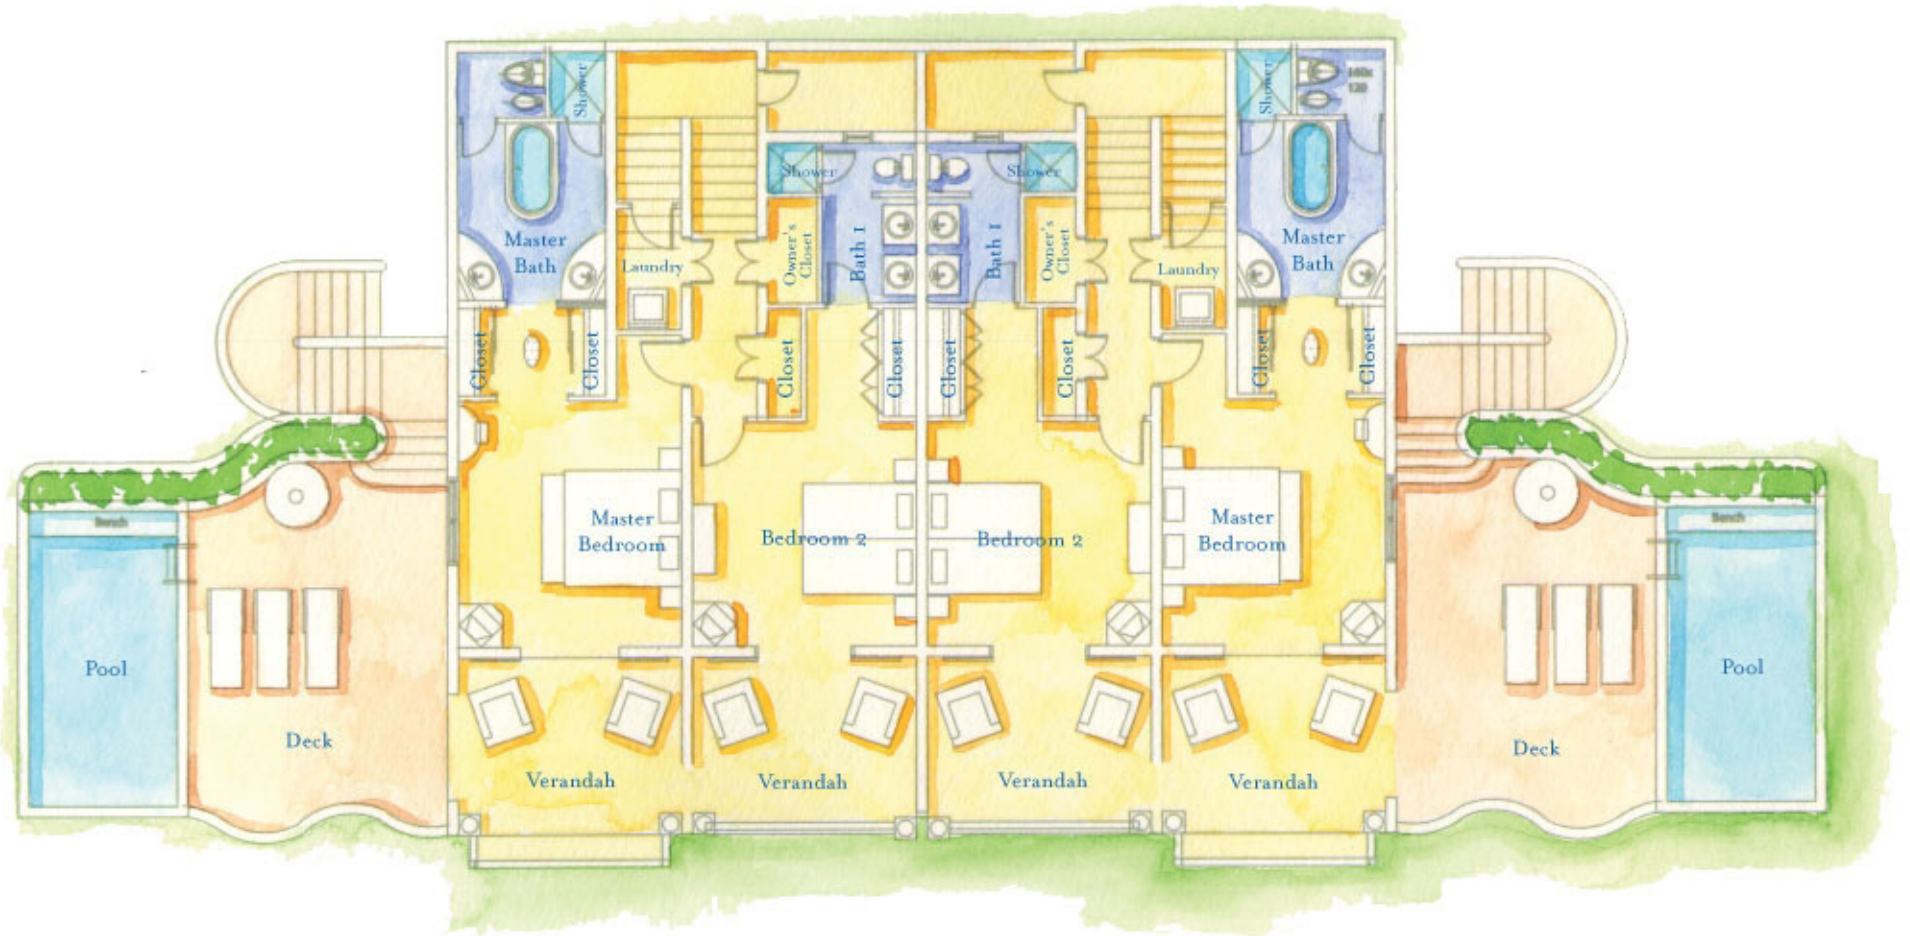

Trump Island Villas
CANOUAN ISLAND

Savan Duplex - Ground Floor
Ground and First Floor Total - 240 sq m (2,583 sq.ft.)

Trump Island Villas
CANOUAN ISLAND

Savan Duplex - First Floor
Ground and First Floor Total - 240 sq m (2,583 sq.ft.)